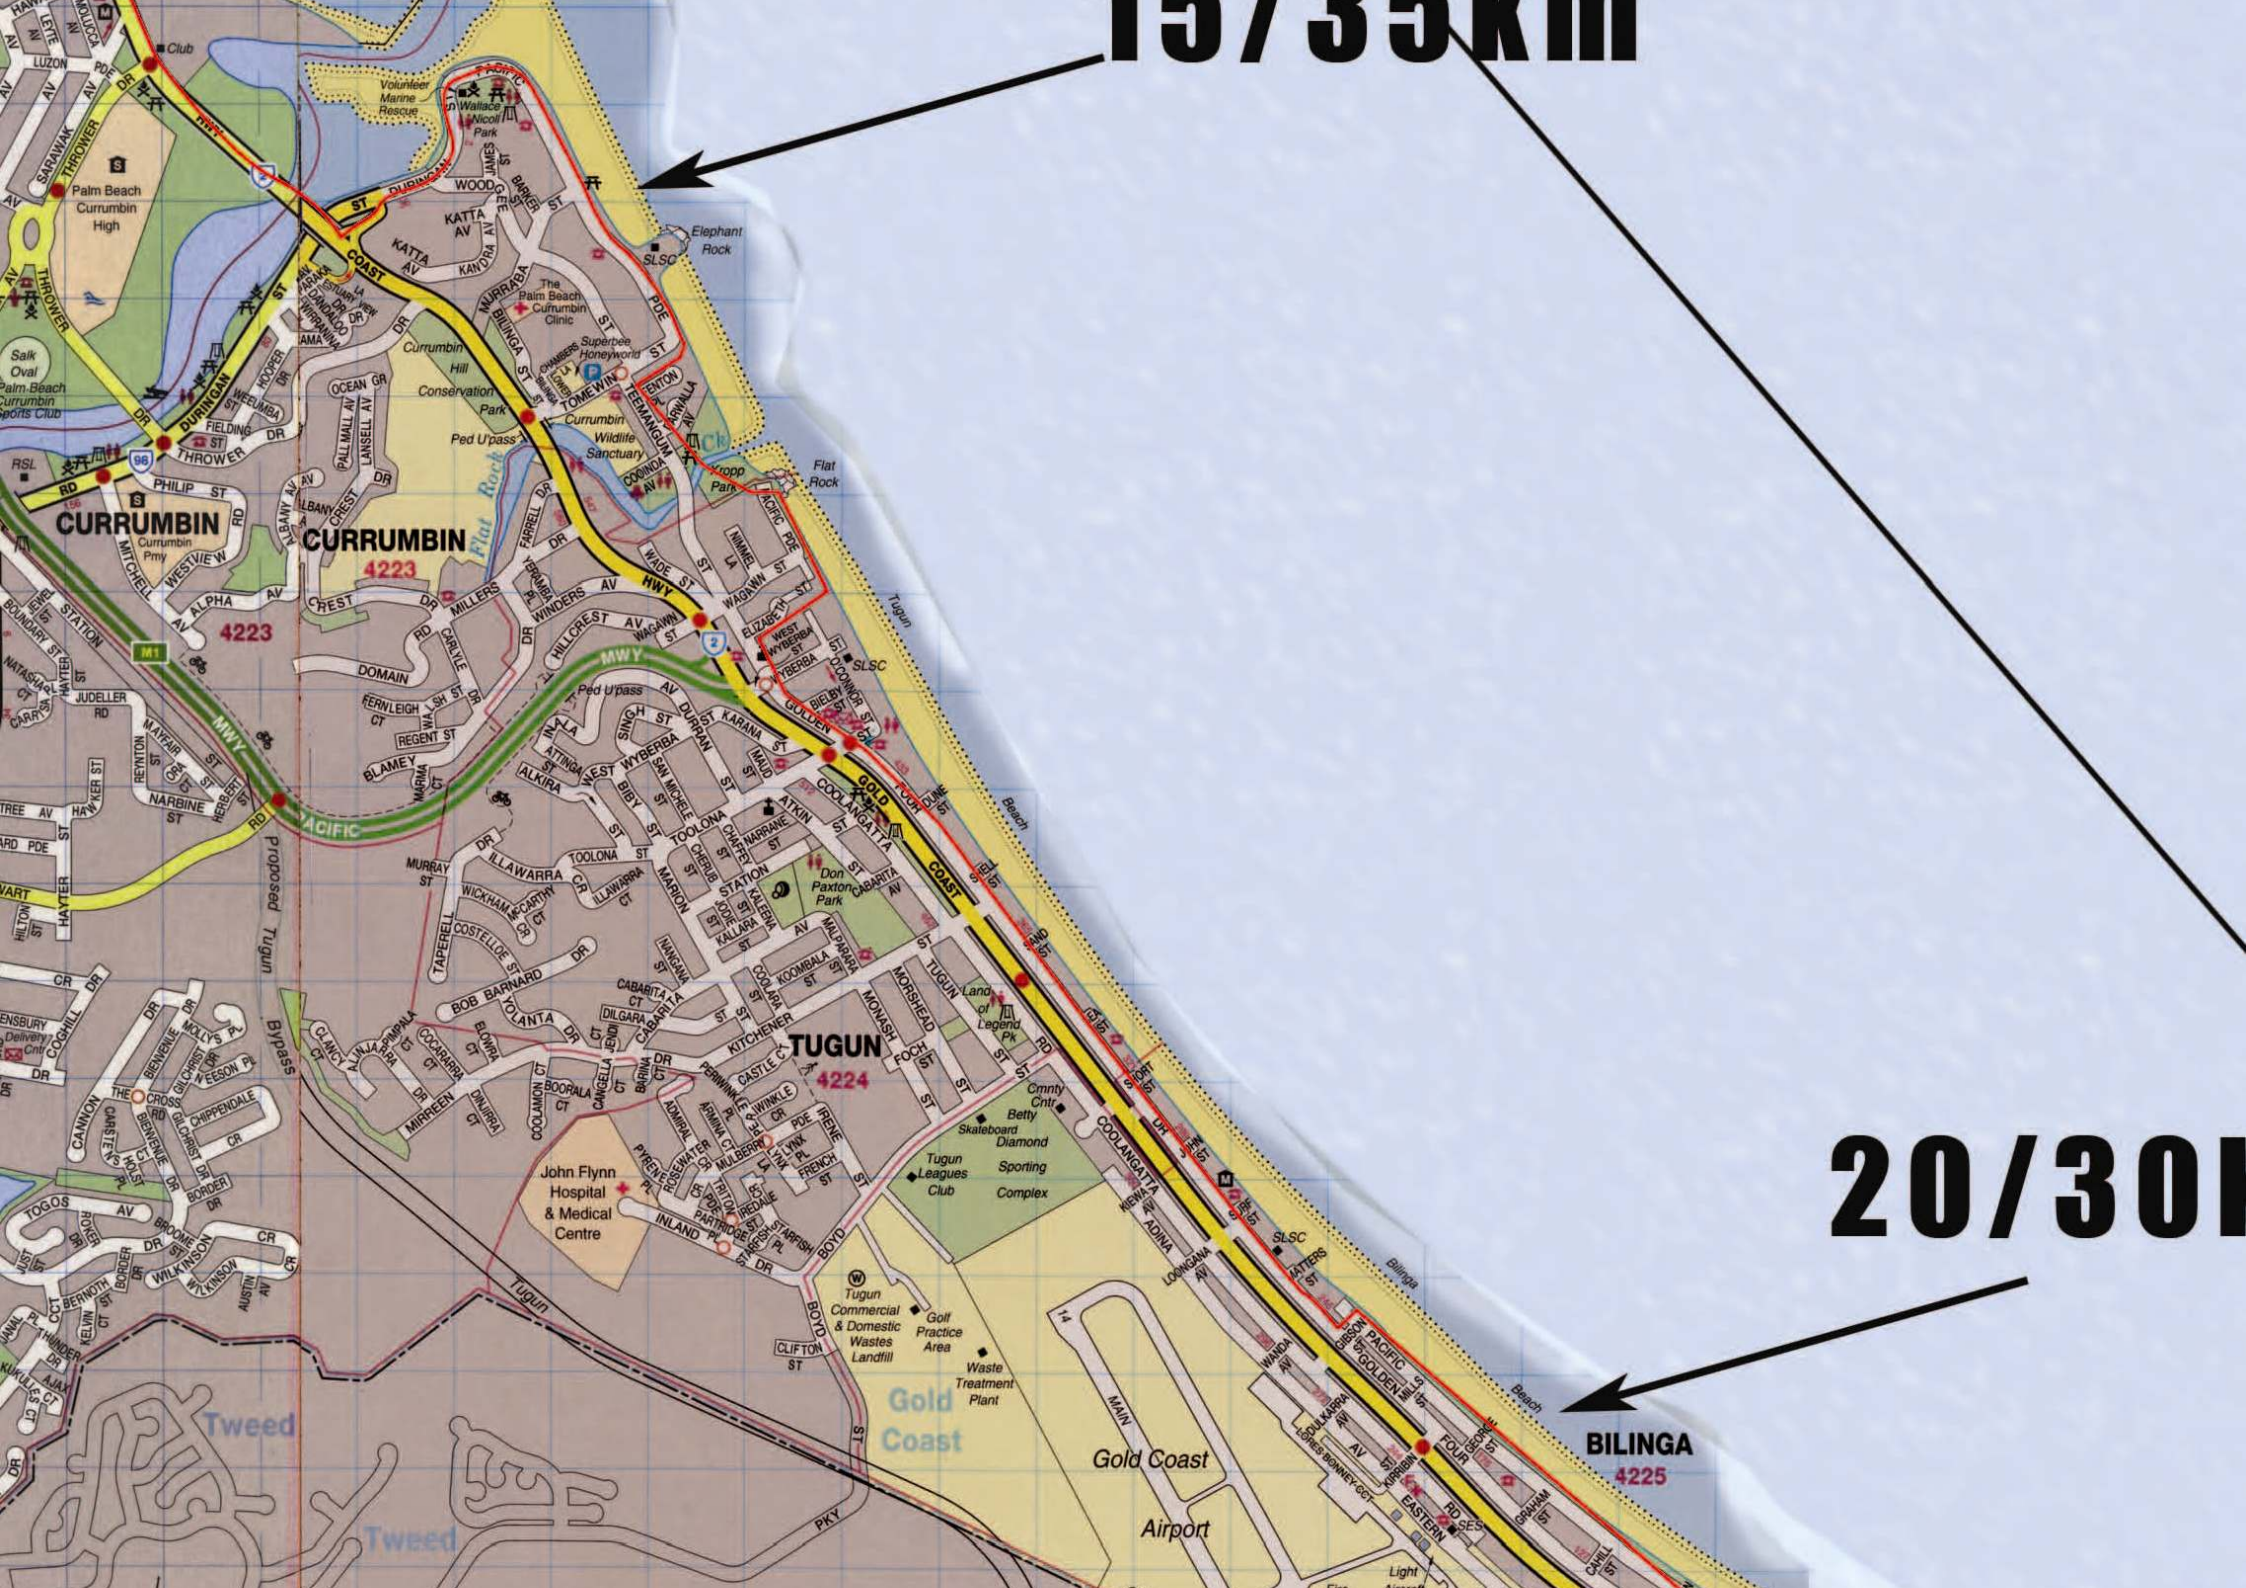

15/30km

20/30km

BILINGA
4225

CURRUMBIN
4223

TUGUN
4224

Gold Coast
Airport